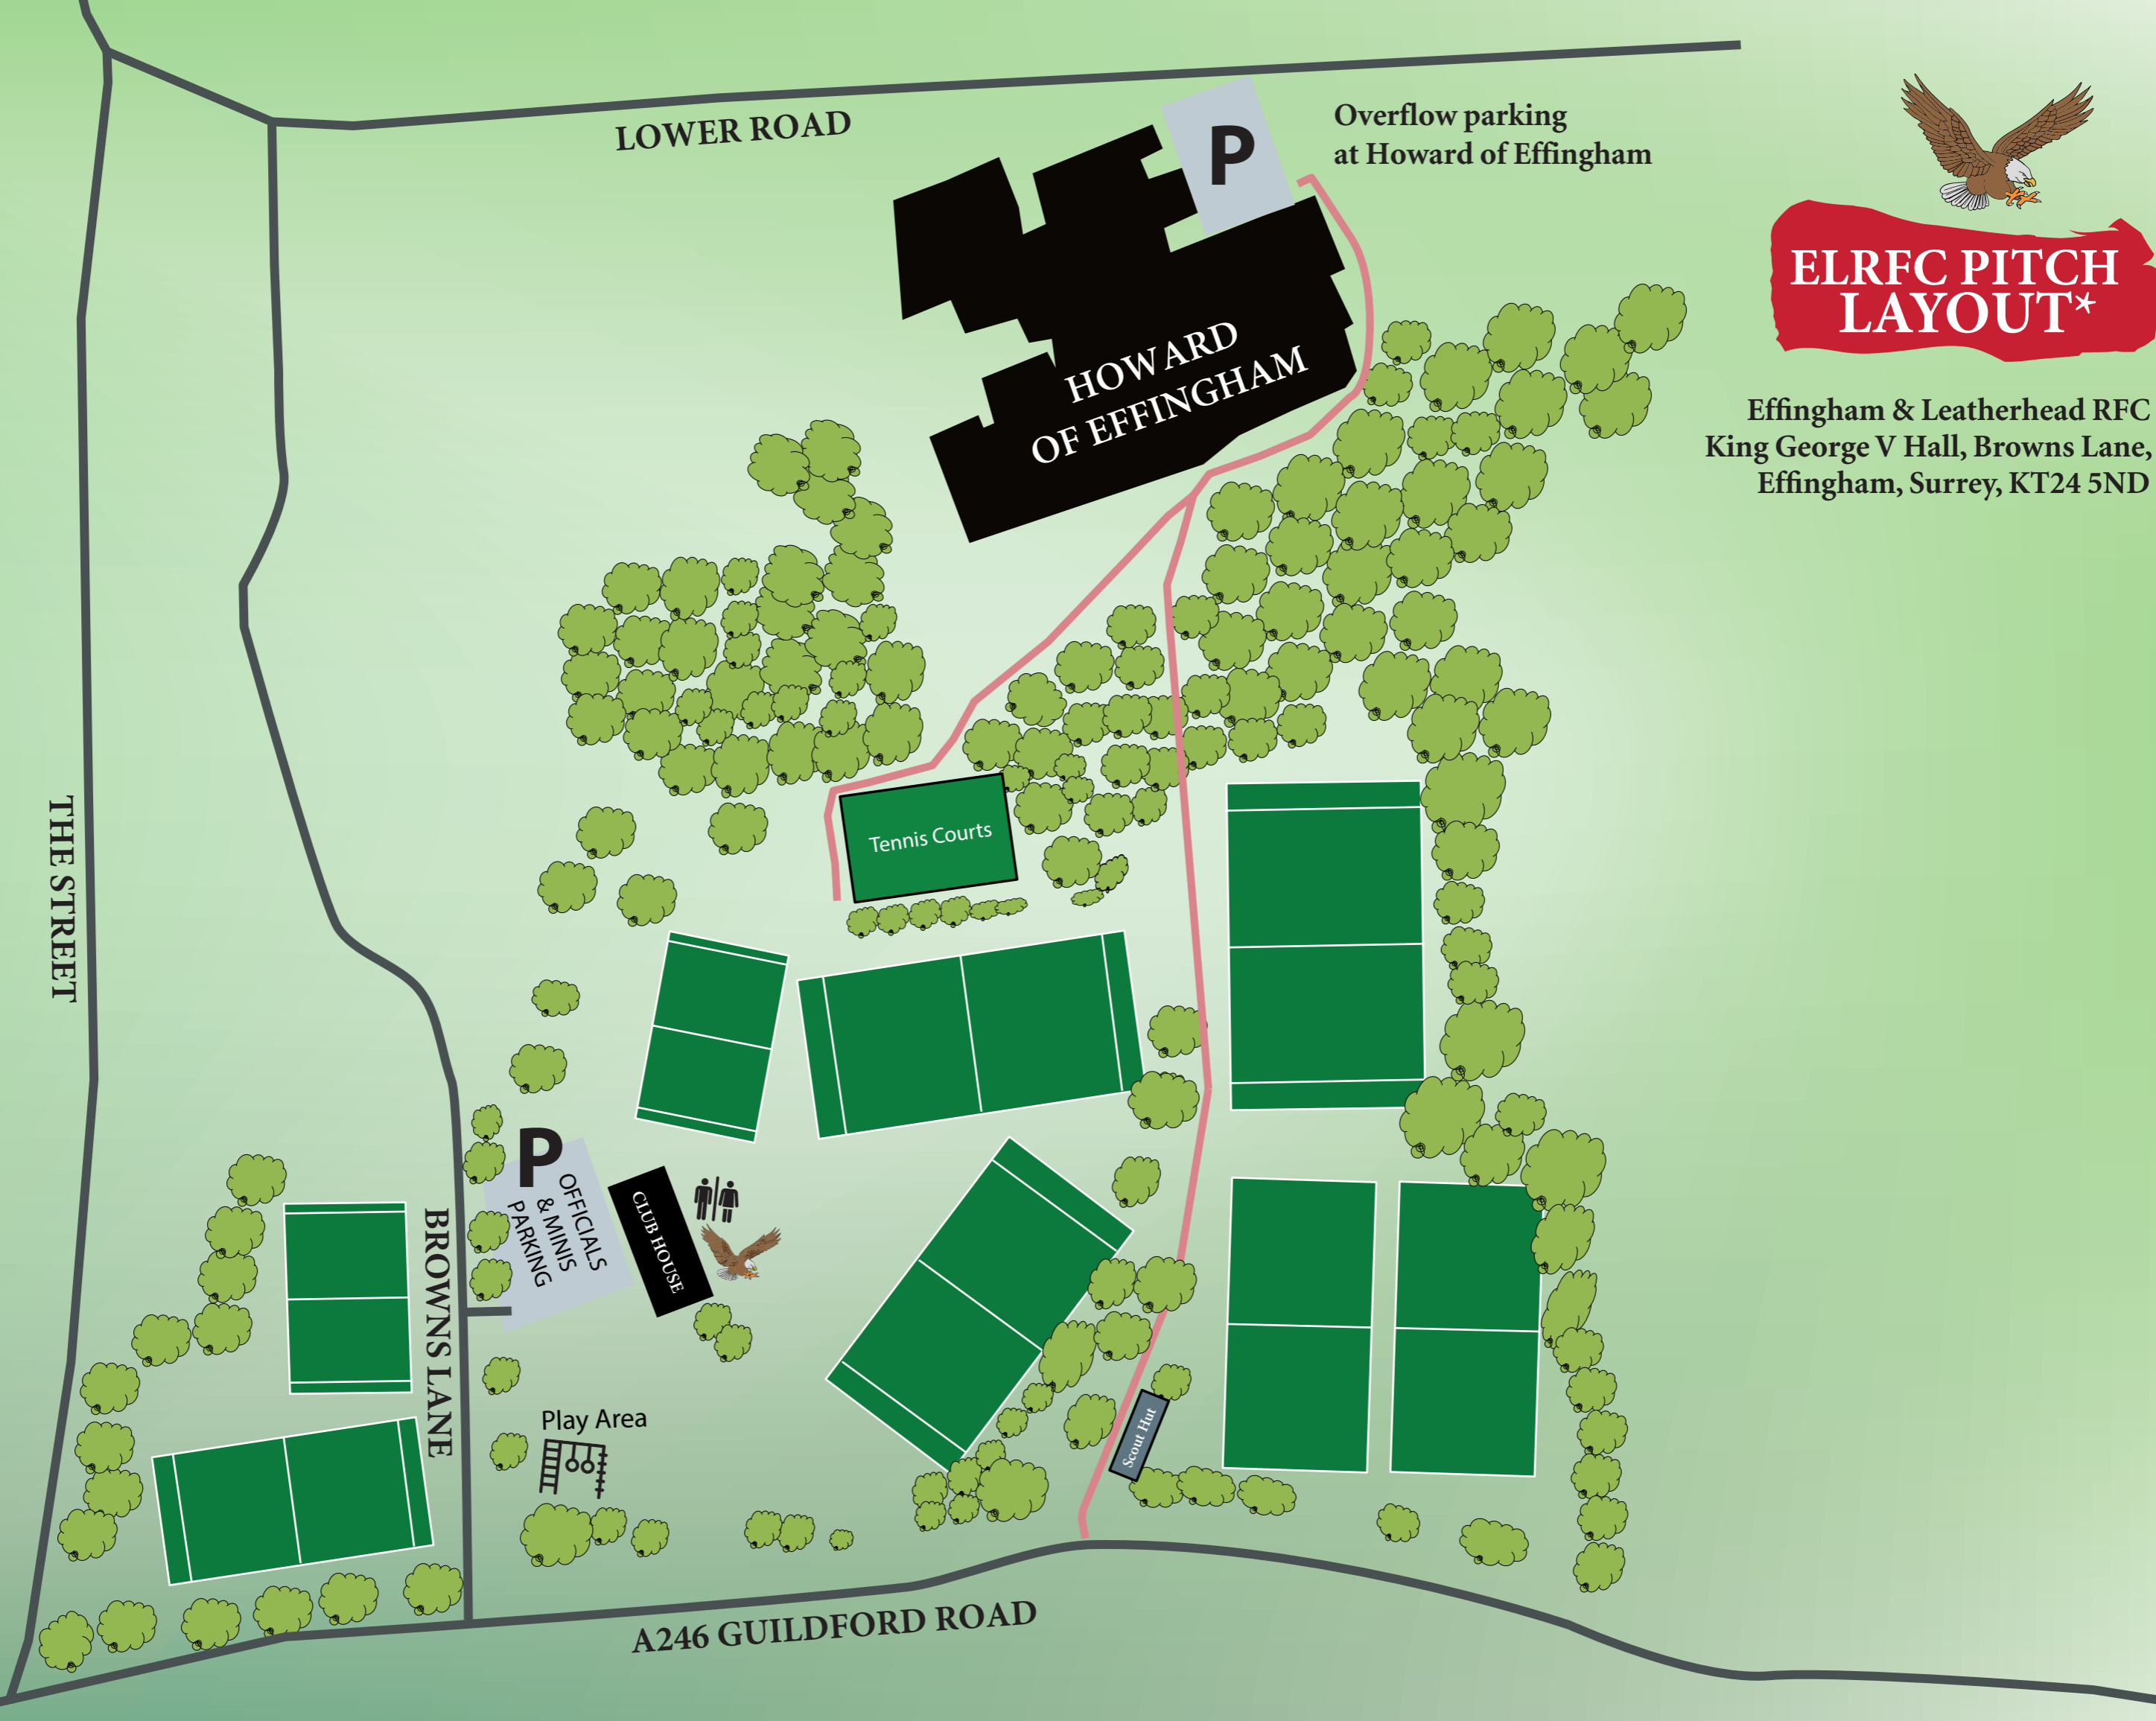

ELRFC PITCH LAYOUT*

Effingham & Leatherhead RFC
King George V Hall, Browns Lane,
Effingham, Surrey, KT24 5ND

LOWER ROAD

Overflow parking
at Howard of Effingham

P
**HOWARD
OF EFFINGHAM**

Tennis Courts

THE STREET

BROWNS LANE

P OFFICIALS
& MINIS
PARKING

CLUB HOUSE

Play Area

Scout Hut

A246 GUILDFORD ROAD